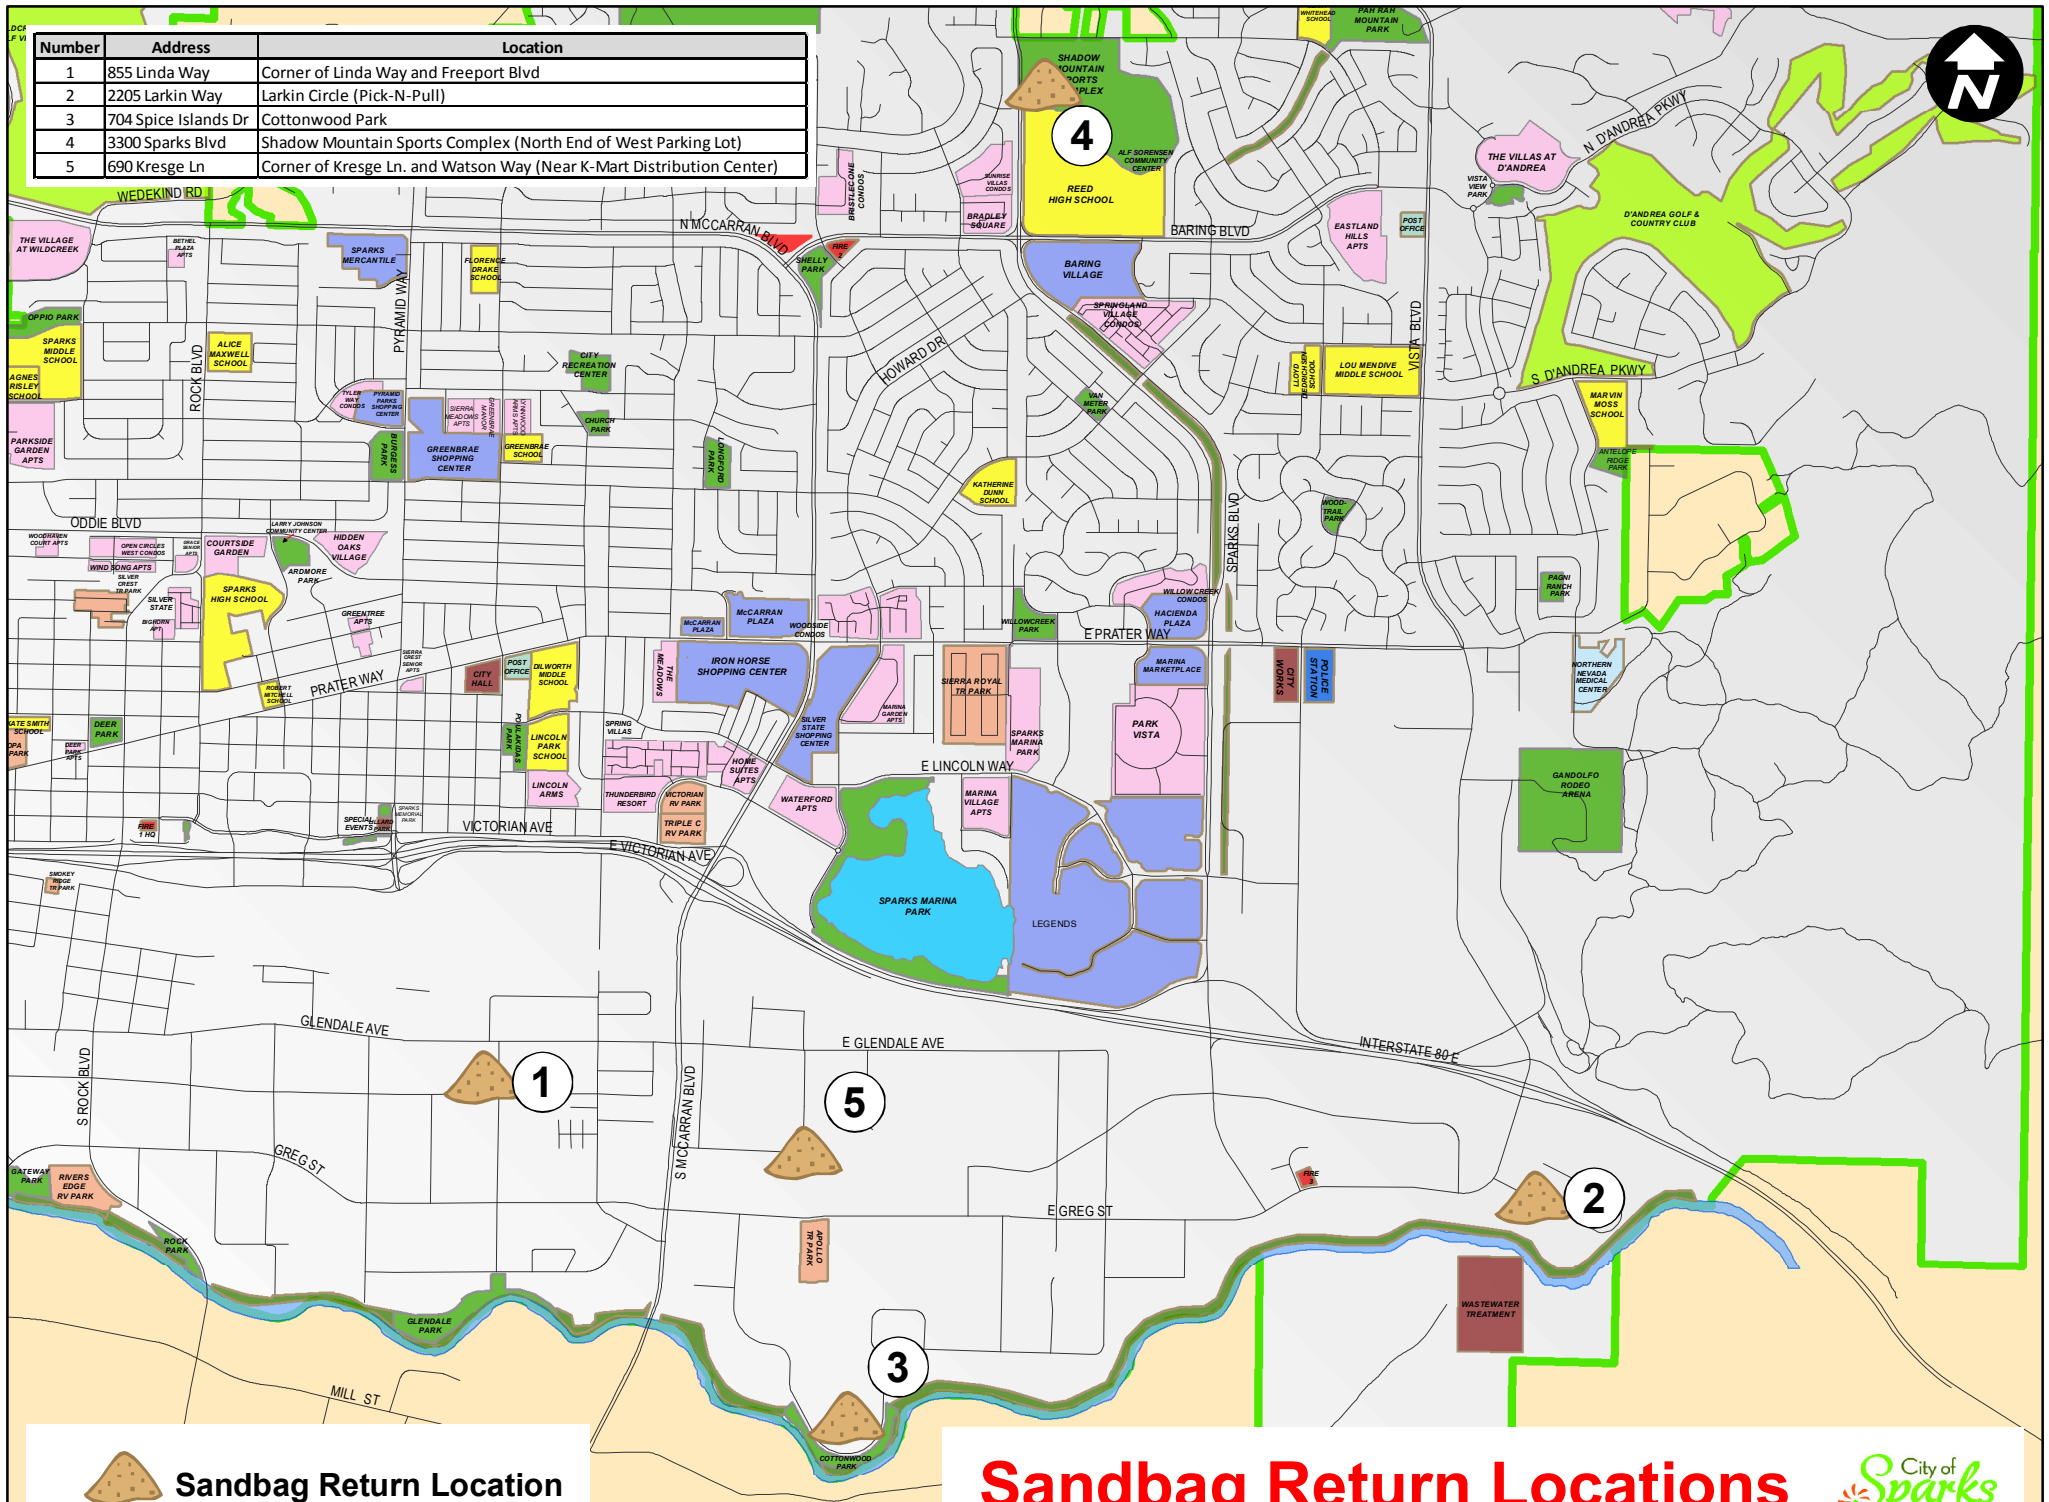

Number	Address	Location
1	855 Linda Way	Corner of Linda Way and Freeport Blvd
2	2205 Larkin Way	Larkin Circle (Pick-N-Pull)
3	704 Spice Islands Dr	Cottonwood Park
4	3300 Sparks Blvd	Shadow Mountain Sports Complex (North End of West Parking Lot)
5	690 Kresge Ln	Corner of Kresge Ln. and Watson Way (Near K-Mart Distribution Center)

Sandbag Return Locations

Date: 6/7/2017

Time: 9:58:51 AM

 Sandbag Return Location