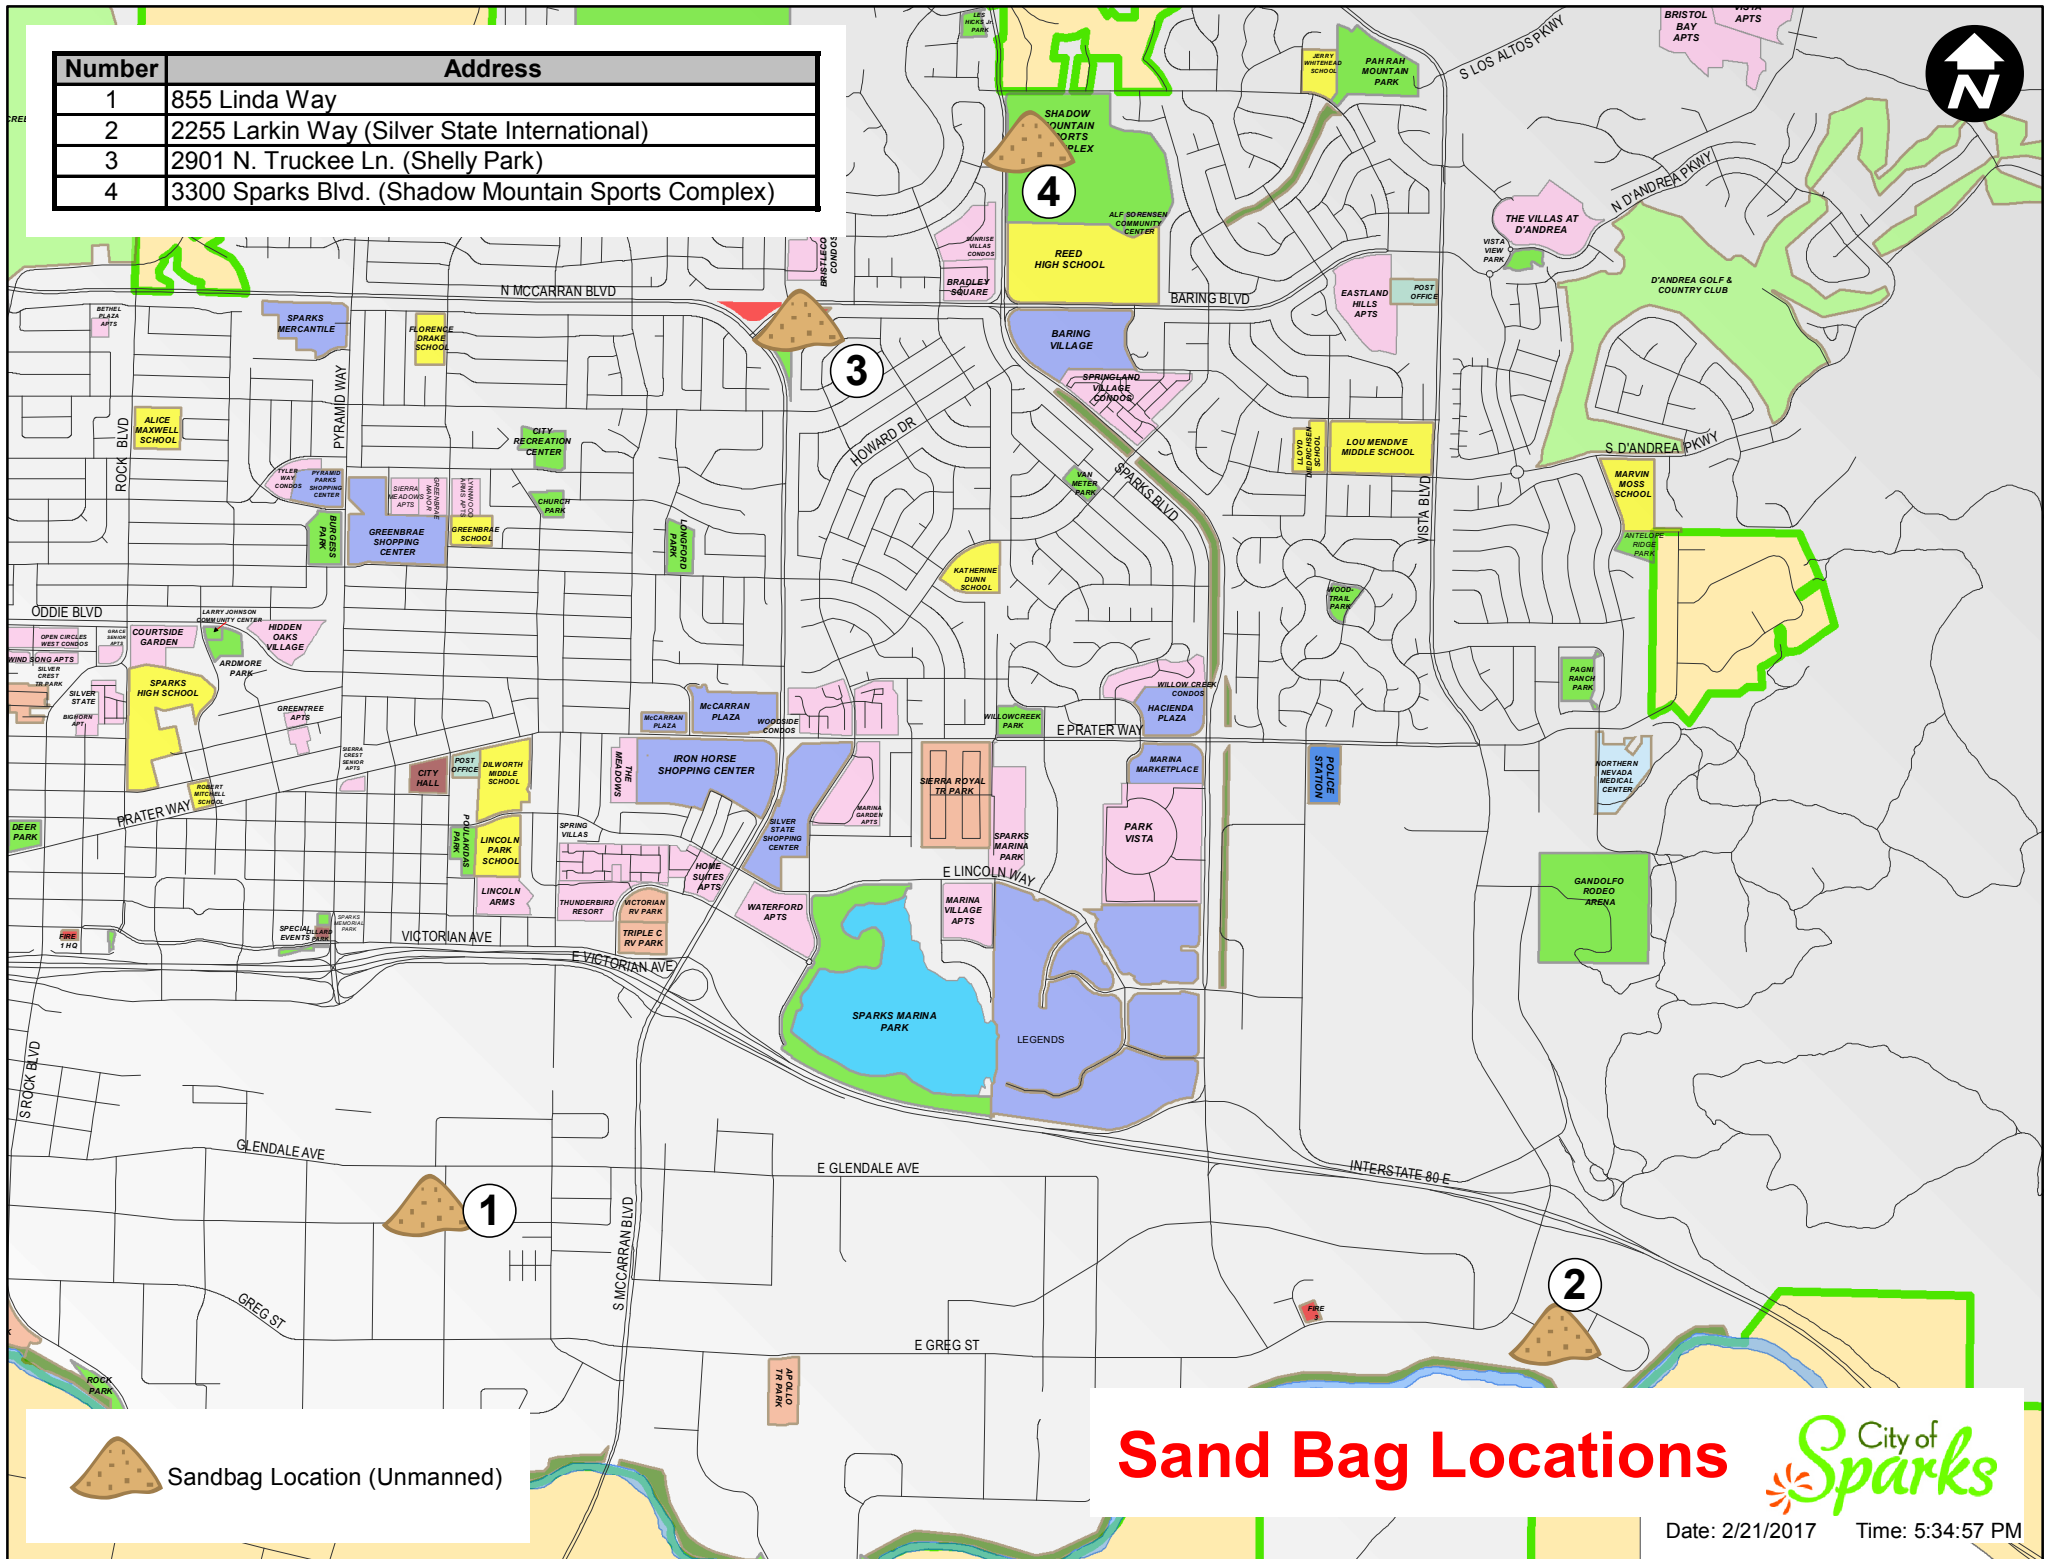

Number	Address
1	855 Linda Way
2	2255 Larkin Way (Silver State International)
3	2901 N. Truckee Ln. (Shelly Park)
4	3300 Sparks Blvd. (Shadow Mountain Sports Complex)

 Sandbag Location (Unmanned)