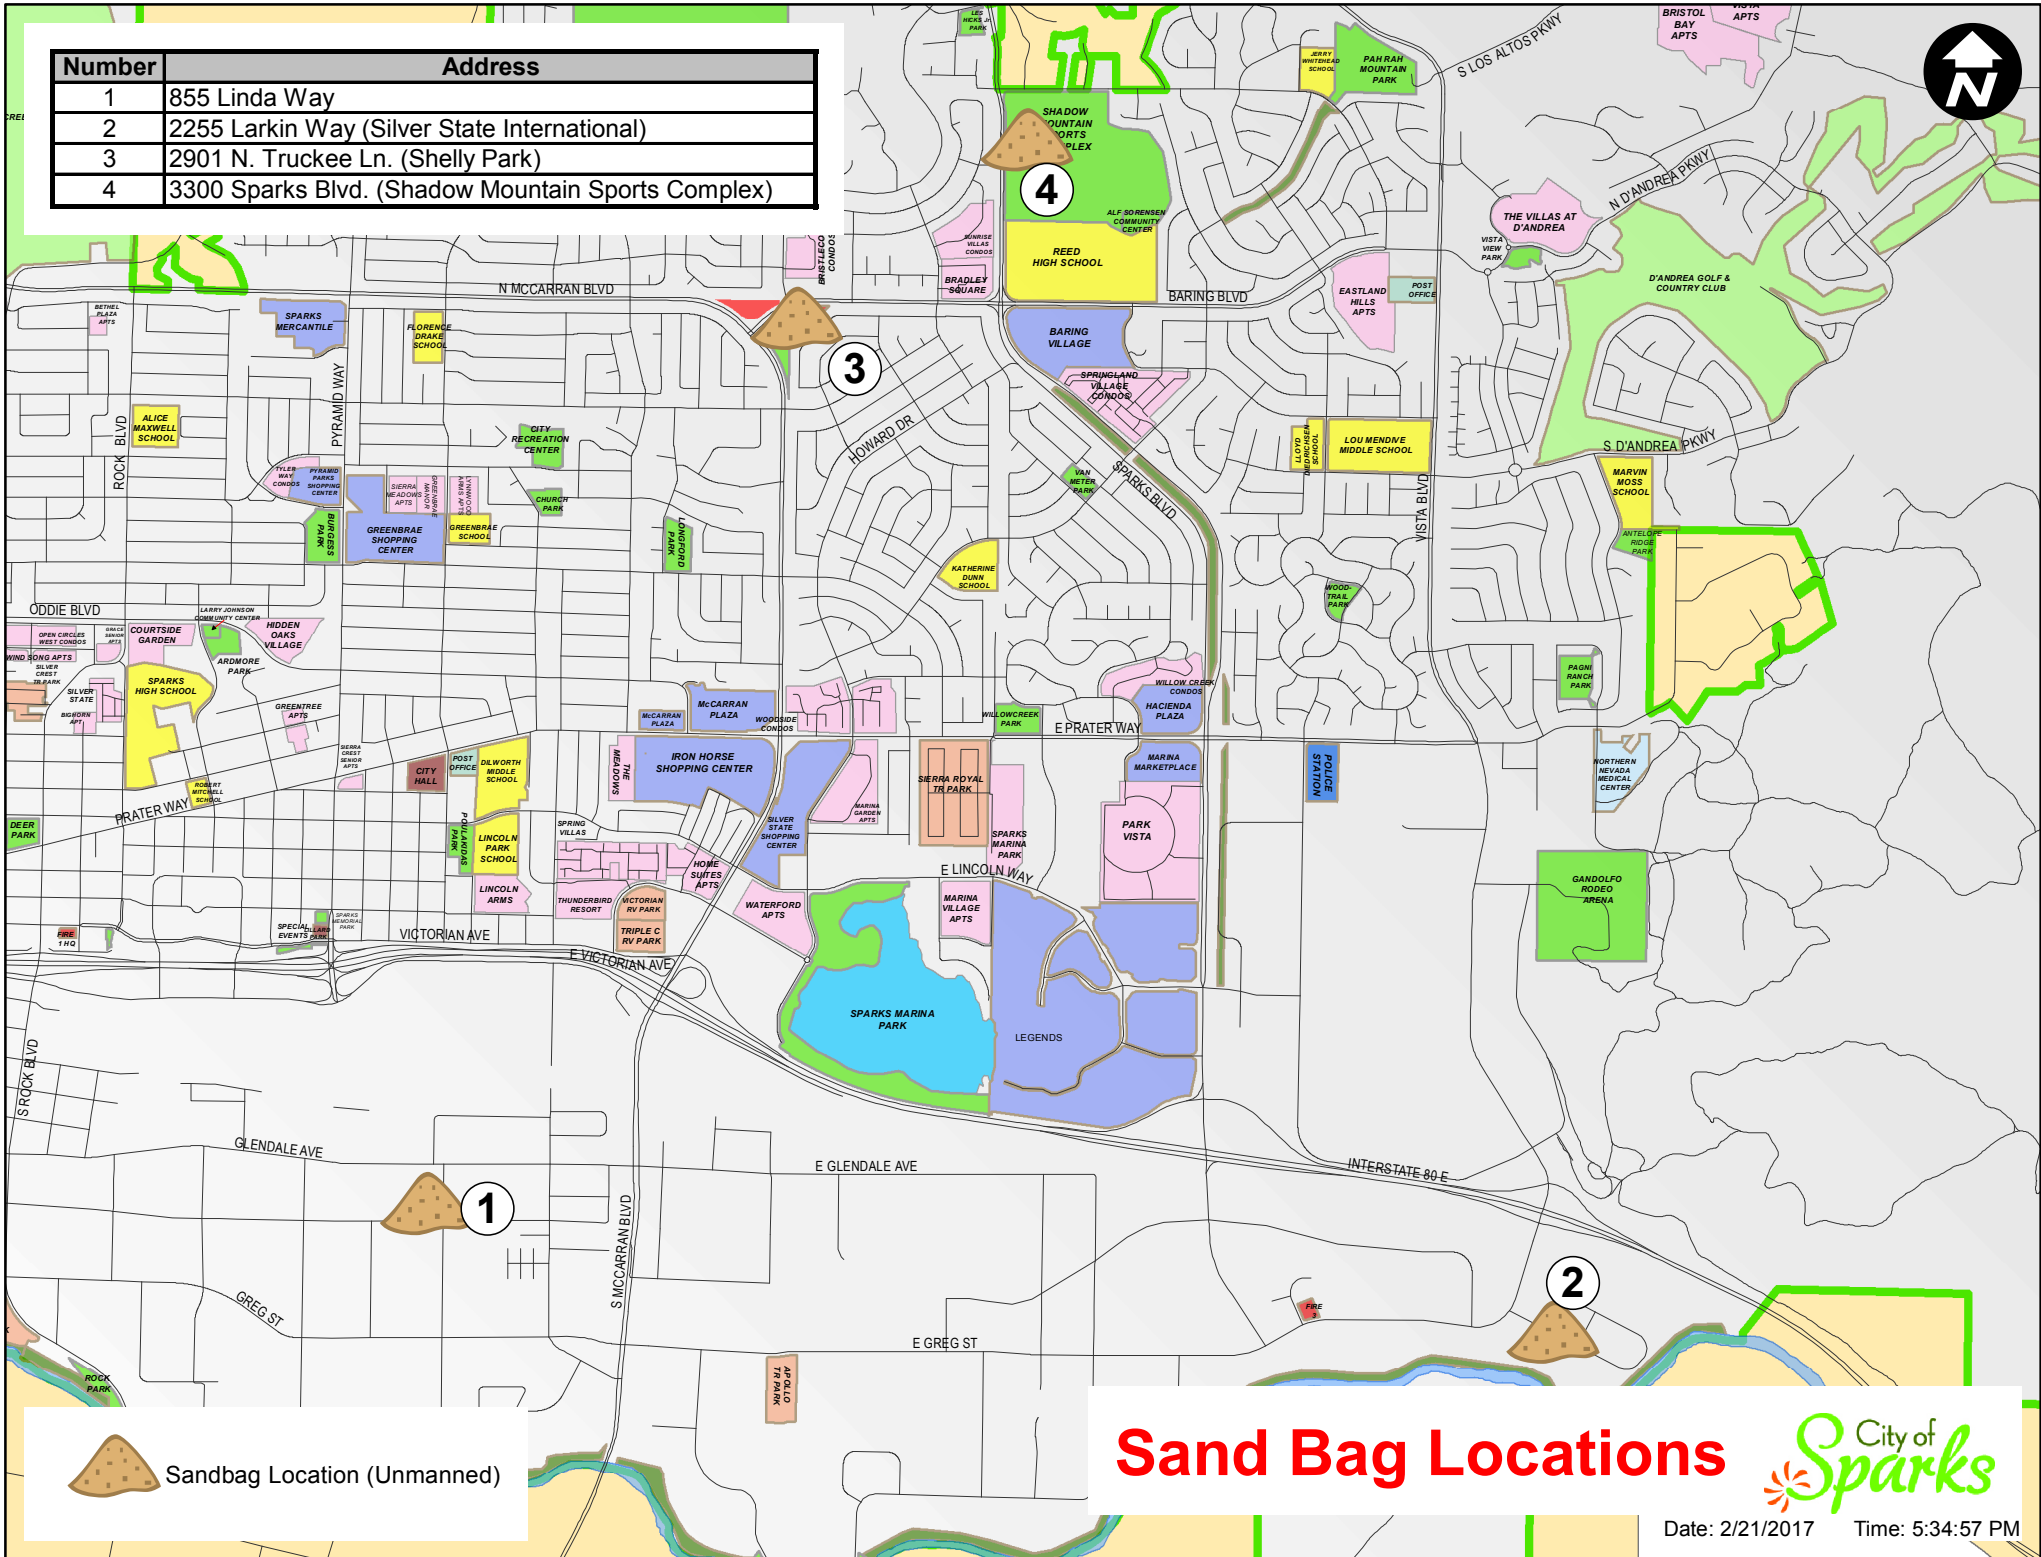

Number	Address
1	855 Linda Way
2	2255 Larkin Way (Silver State International)
3	2901 N. Truckee Ln. (Shelly Park)
4	3300 Sparks Blvd. (Shadow Mountain Sports Complex)

Sandbag Location (Unmanned)

Sand Bag Locations